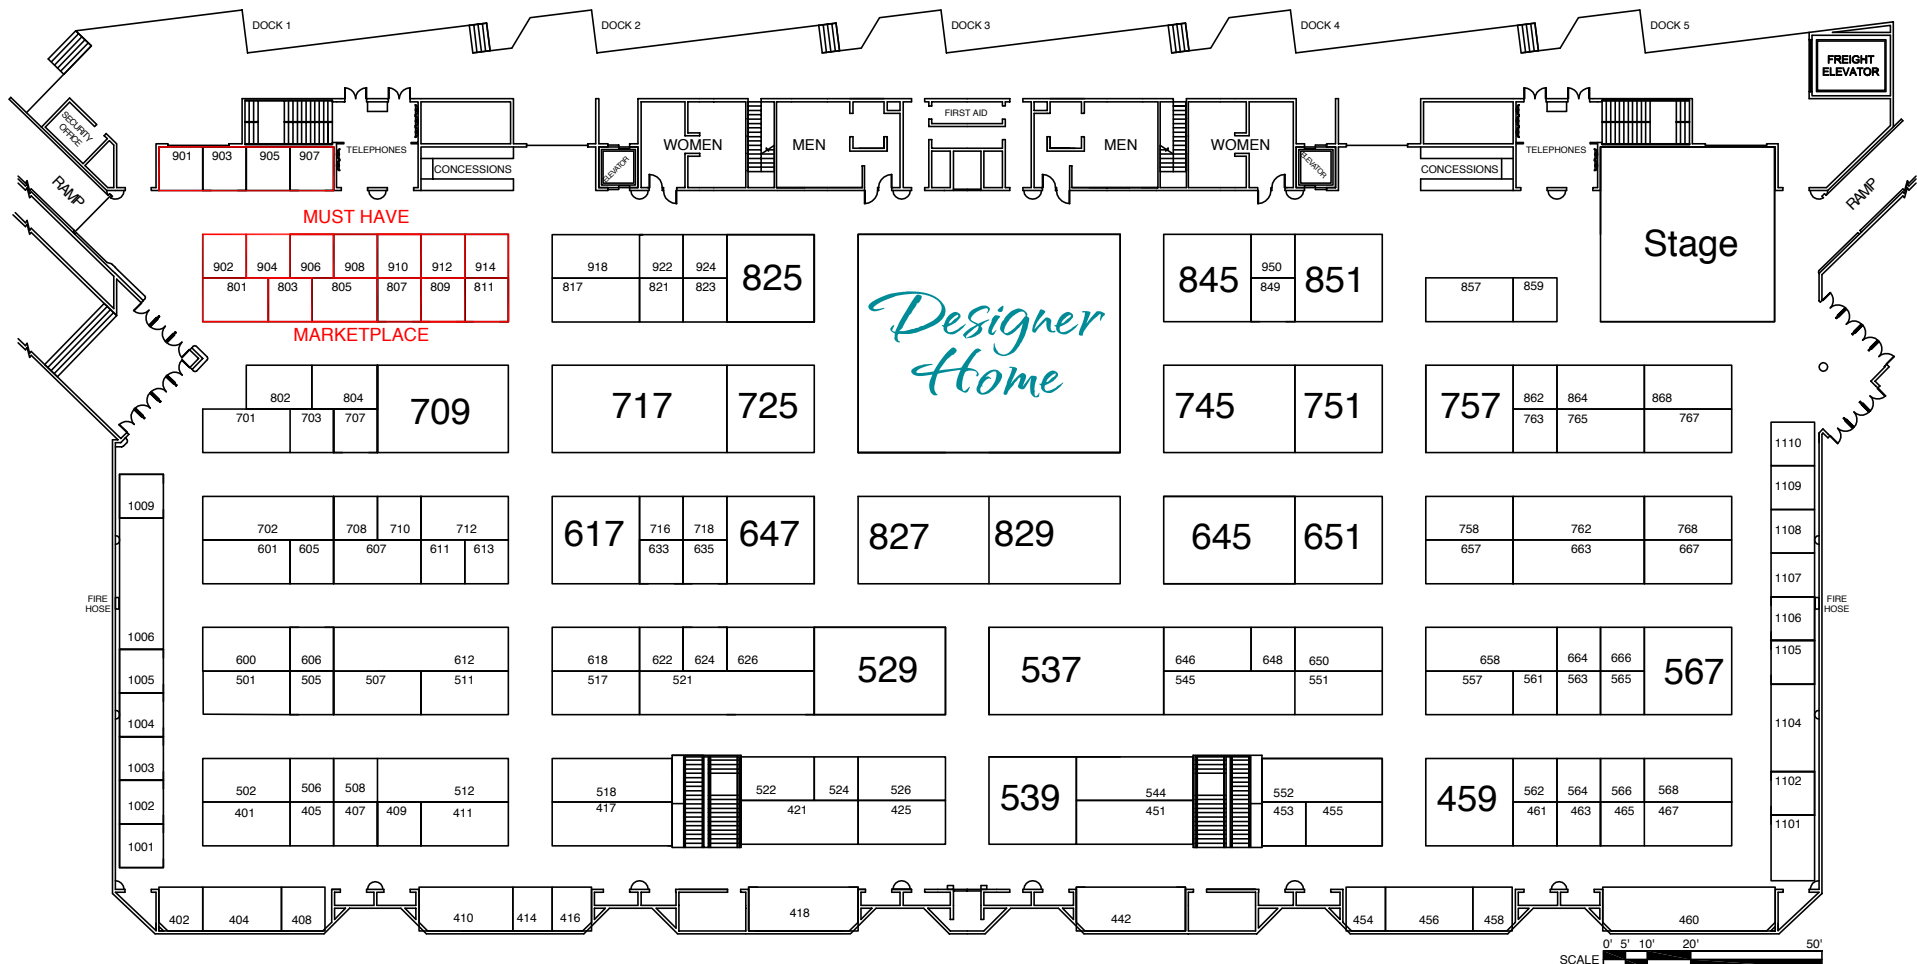

March 4 - 6 & 11 - 13, 2011
Buffalo Convention Center

BuffaloHomeShow.com

MARKETPLACE | EVENTS
Largest Home Show Producer in North America

Two Weekends ONLY

716-631-2266

Mary Reese
Exhibit Sales, ext 219
maryr@marketplaceevents.com

Liz Benkovich
Regional Vice President, ext 202
lizb@marketplaceevents.com

ALL BOOTHS ARE 10' X 10'
ALL AISLES ARE 10' WIDE UNLESS INDICATED OTHERWISE